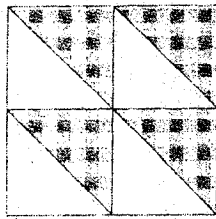

BLOCK OF THE MONTH 2013

MONTH: January

NAME: Homeward Bound **SIZE:** 8-1/2 x 8-1/2 unfinished

2 colors: A=Black B=Floral

NOTE: You furnish the high quality, prewashed, black fabric.

FOR	CUT	MEASURE	NEED
A	2	4-7/8 x 4-7/8	4
B	2	4-7/8 x 4-7/8	4

How to put the pieces together: